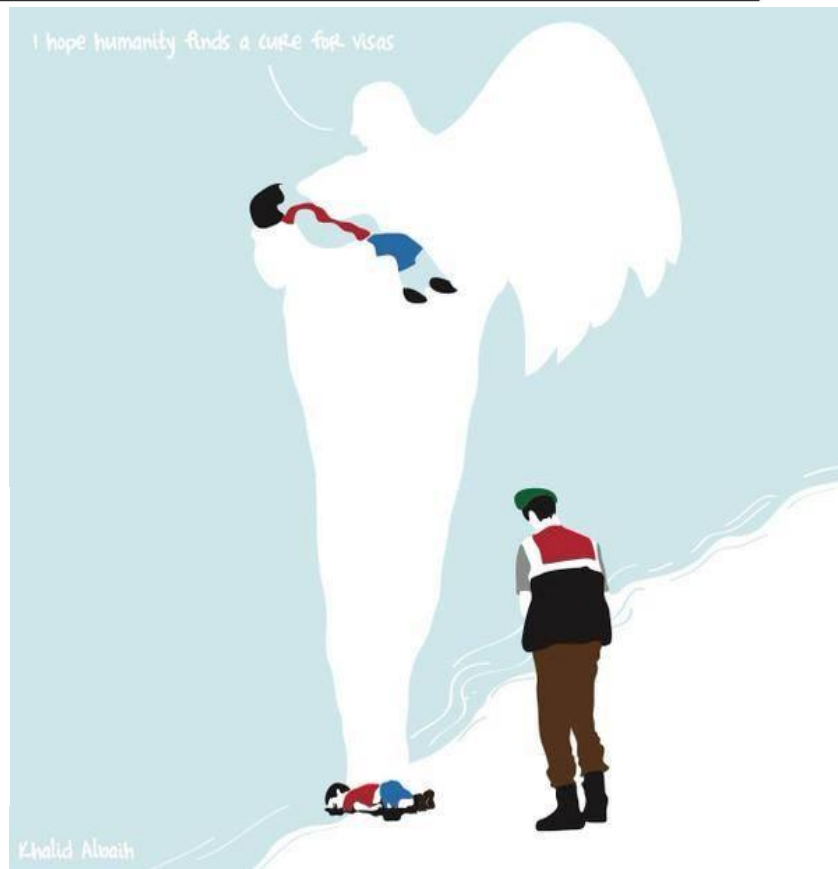

YOU CAN HELP SYRIAN REFUGEES TODAY

Since 2011, the US has accepted only 1500 Syrians

Refugee Council USA calls for the US to resettle 100,000 Syrian refugees by 2016

DONATE

SIGN

WWW.SAMS-US.NET

WWW.NUDAYSYRIA.NET

WWW.PETITIONS.WHITEHOUSE.GOV

Visit www.rescue.org for more information